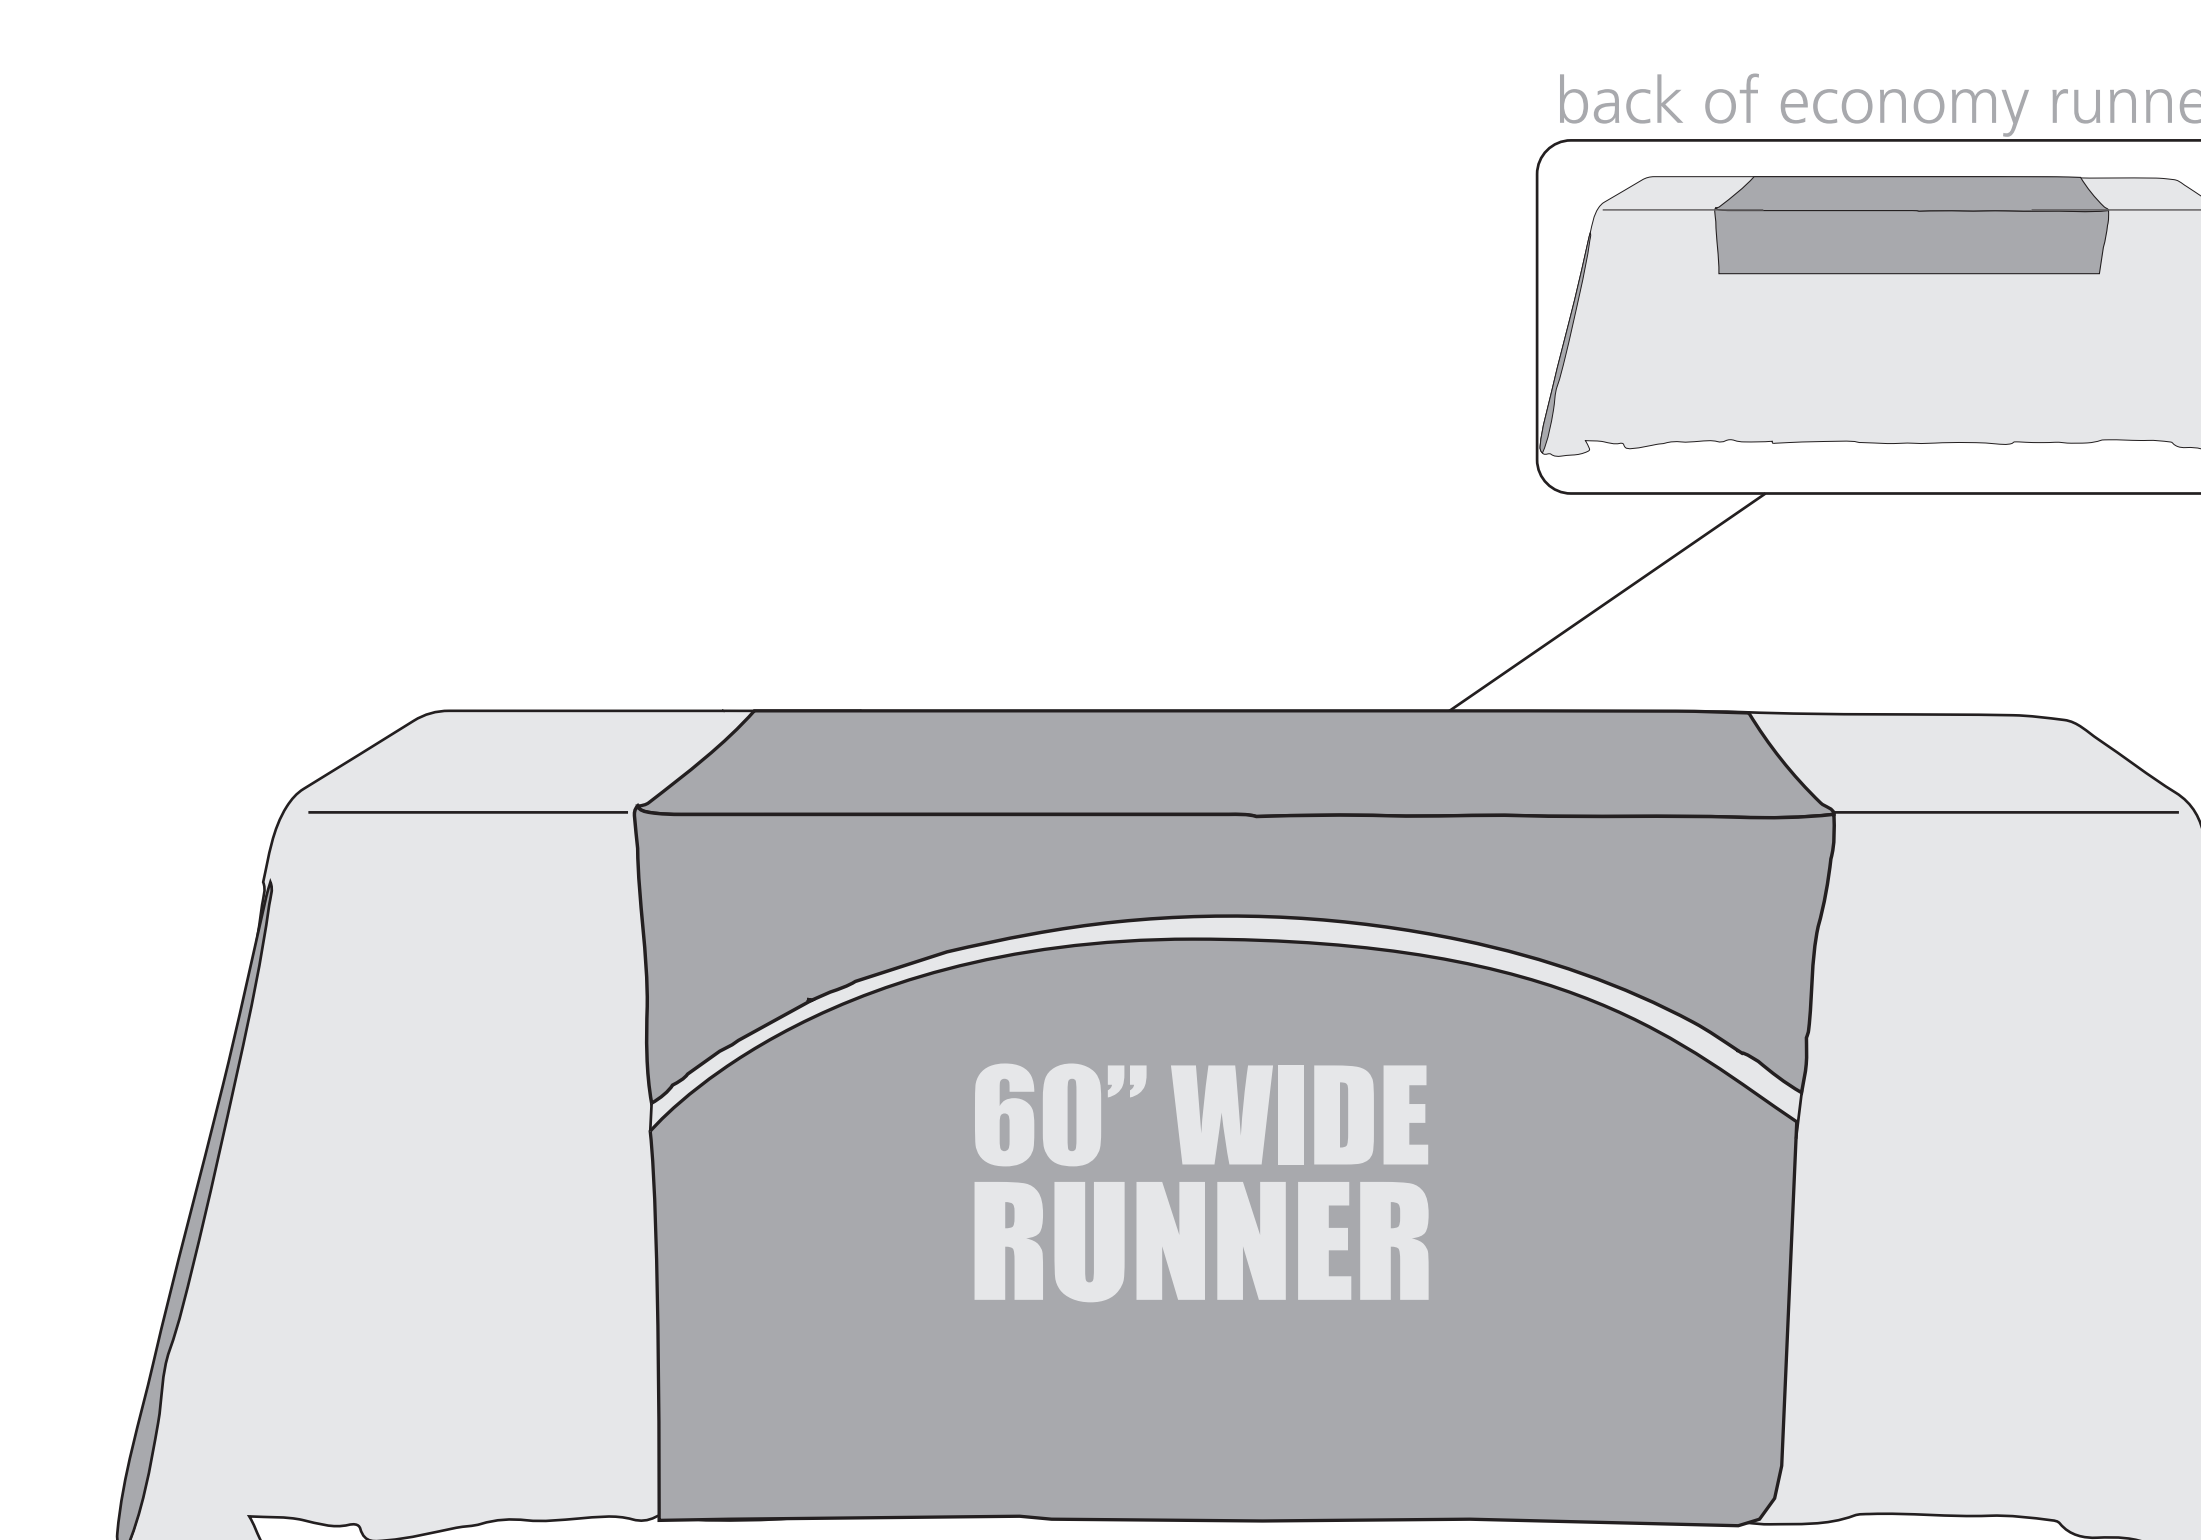

Table Runners: 60" Economy

Total Graphic Area: 60"w X 62.75"h
Front Visual Area: 56"w X 23.5"h (approx.)

DO NOT design any critical elements
(text, logos, etc.) within 2" of the edge.
Graphic will be heat sealed on all edges.

This template is designed for a
standard height table - 30"h

General Art Guidelines:

- CMYK Color Mode
- All Solid Coated Pantone colors should be called out in the art as spot colors
- Embed all images and support files
- Resolution must be 100-120 ppi
- All fonts must be created to outlines
- Do not scale artboard
- Background color/images must bleed to the edge of artboard
- Do not use spot colors from template in your artwork as they will not print

TOP

RECOMMENDED
FRONT VISUAL AREA